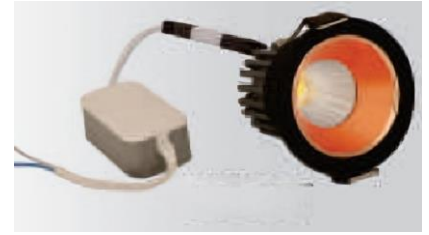

Stylo Focus COB (Black + Rose Gold)

Product Code	Description (CW/WW/NW)	DLP	SPQ
1	Stylo Focus BL + R Gold COB 7W		
2	Stylo Focus BL + R Gold COB 12W